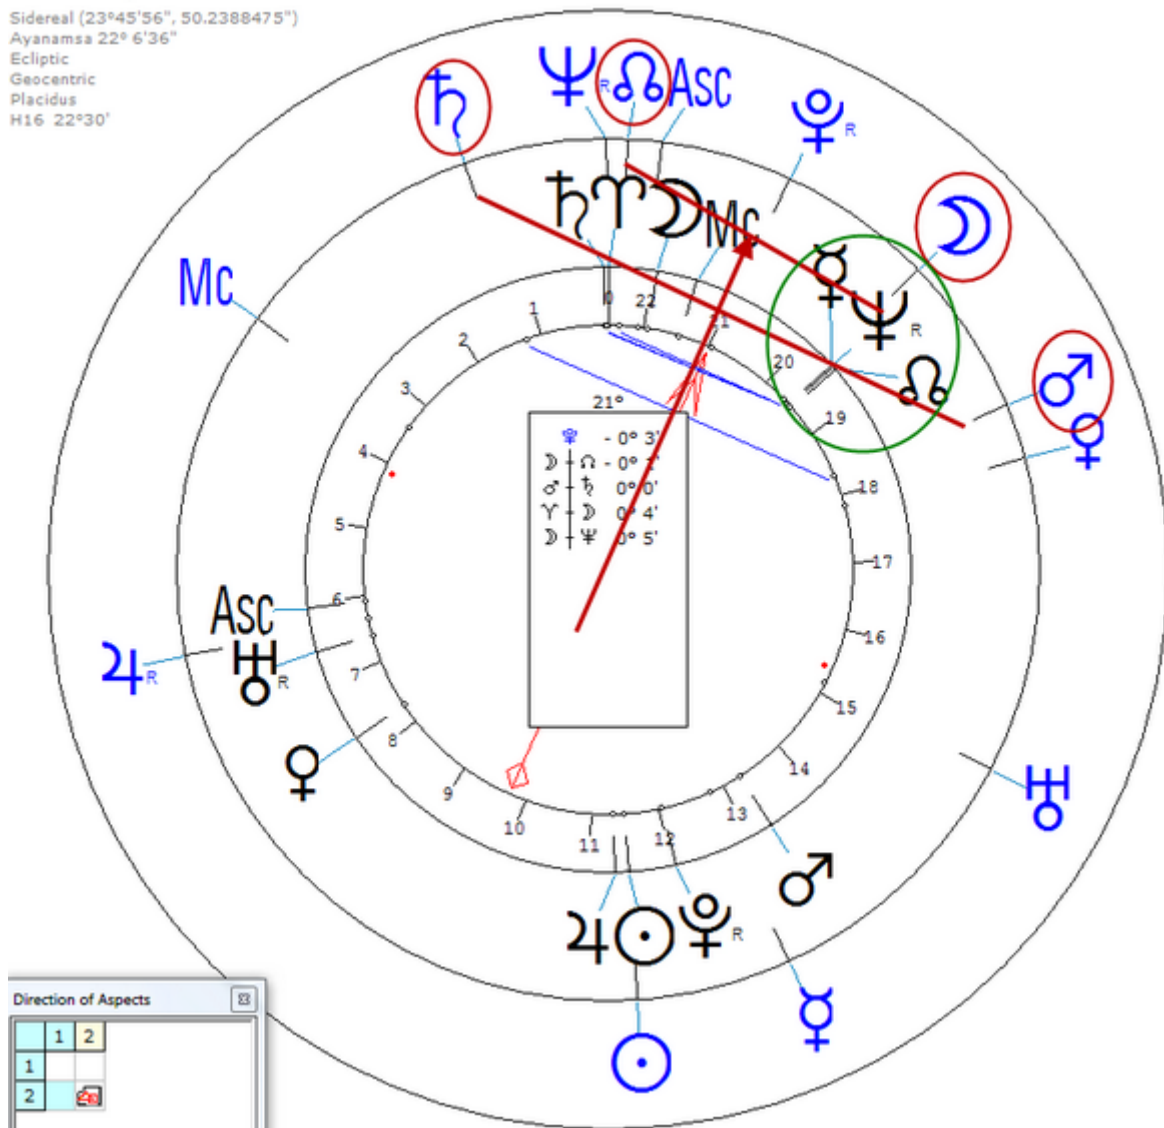

Bruggen, Carry van

1 January 1881 at 08:00 (= 08:00 AM)Kloosterveen, Netherlands, 52n59, 6e33

Dutch teacher, translator and writer.

<https://www.astro.com/astro-databank/Bruggen,_Carry_van>

Death by Suicide 16 November 1932 in Laren

Solar Return (Harmonic 16)

Solar ☽/♋ = Solar ♂/♏

Solar ☽ = ♃n = ♋n

Bruggen, Carry van
1 January 1881 Sat 8:00 (GMT+0:26:12) 52n59 6e33
Kloosterveen, Netherlands

Sidereal (23°45'56", 50.2388475")
Ayanamsa 22° 6'36"
Ecliptic
Geocentric
Placidus
H16 22°30'